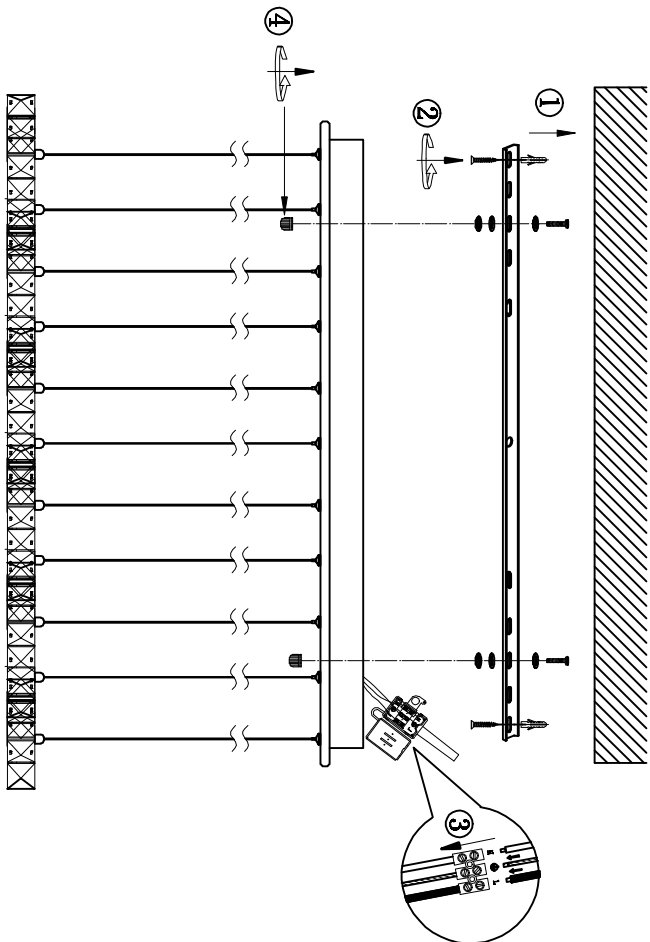

# INSTRUCTIONS

**NOTE:**  
1: This lighting only can be used indoor  
2: Do not switch on before Assembling

REF : 39012